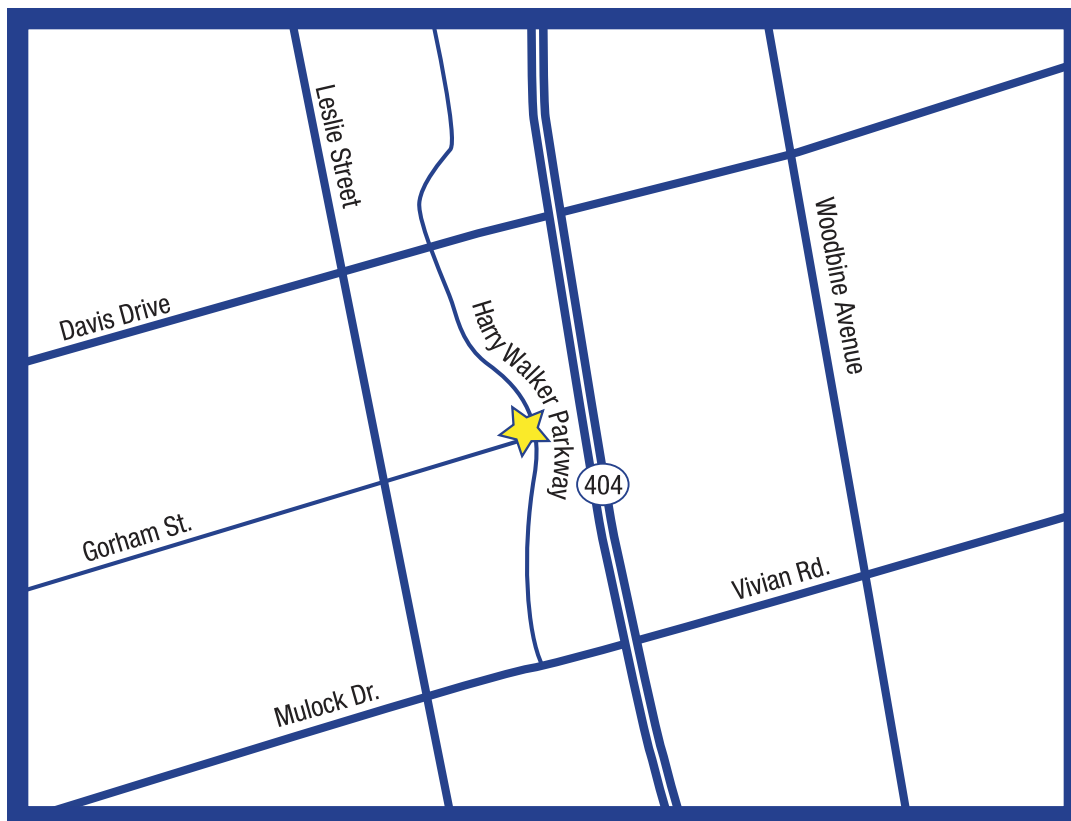

### Located North of Newmarket

- Take HWY 400 south towards Newmarket.
- Turn left on to HWY 9.
- HWY 9 becomes DAVIS DRIVE.
- Turn right onto HARRY WALKER PARKWAY.
- Turn right into entrance (across from the U-Haul) to JB Printing – Unit 14.

### Located South of Newmarket

- Take DON VALLEY PKWY N. towards Newmarket.
- DON VALLEY PKWY N becomes HWY 404 N.
- Take the DAVIS DRIVE exit.
- Turn left onto DAVIS DRIVE.
- Turn left onto HARRY WALKER PARKWAY.
- Turn right into entrance (across from the U-Haul) to JB Printing – Unit 14.

### Located East of Newmarket

- Take HWY 9 W. towards Newmarket.
- HWY 9 becomes DAVIS DRIVE.
- Turn left onto HARRY WALKER PARKWAY.
- Turn right into entrance (across from the U-Haul) to JB Printing – Unit 14.

### Located West of Newmarket

- Take HWY 9 E. towards Newmarket
- HWY 9 becomes DAVIS DRIVE.
- Turn right onto HARRY WALKER PARKWAY.
- Turn right into entrance (across from the U-Haul) to JB Printing – Unit 14.